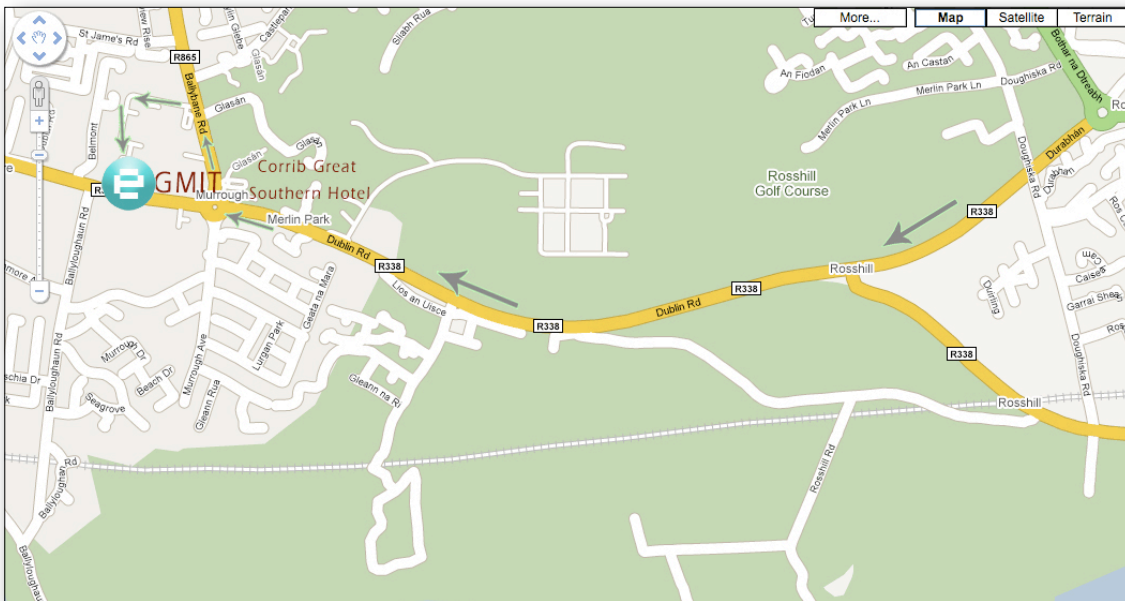

# Location of eMedia Offices

## Coming from east of Galway City:

Continue into Galway City along the N6 until you reach the round-about after Oranmore. Here, take the exit for the R338 (the old Galway-Dublin Rd).

After taking this turn onto the R338, you will pass through two sets of traffic lights before reaching the round-about at the Corrib Great Southern Hotel/Ballybane Road.

At this round-about, take your third exit, and continue up Ballybane Road for 500 metres. After the traffic lights, take your second left to enter the north campus entrance. Continue straight (over the speed bumps!), and branch off left at the end of this entrance road. Continue until you arrive at the liBC private parking entrance barrier. At the barrier, please select the 'buzzer' and our reception manager will give you access to parking and to the building.